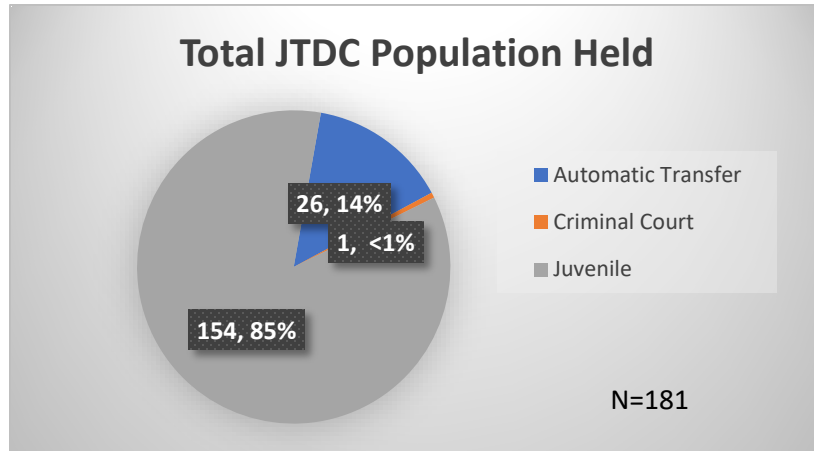

Daily Data Dashboard – February 26, 2024

Demographics for JTDC Population

Monday Morning Midnight Count

Total # of probation Involved youth¹: 1,358

¹ Probation Active: Any youth who is pending sentencing with an active social history, has been formally placed on probation or supervision with Cook County Juvenile Probation on the date of the report.

*Age, Gender and Race for Criminal Court population (N=1) is not represented in this report.

Daily Data Dashboard – February 26, 2024
Demographics for JTDC Population
Monday Morning Midnight Count