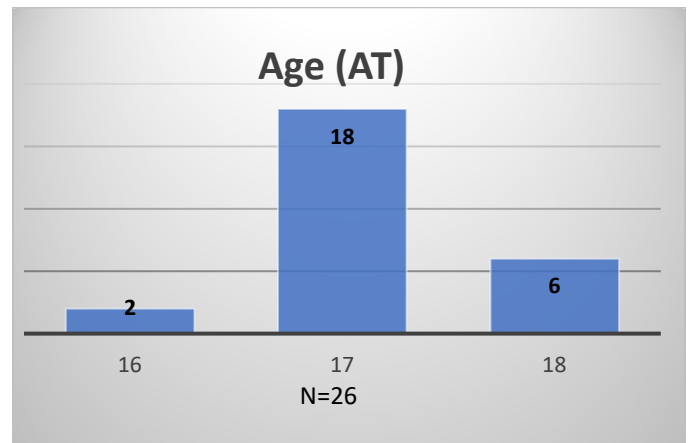

Daily Data Dashboard – February 26, 2024

Demographics for JTDC Population

Monday Morning Midnight Count

Total # of probation Involved youth¹: 1,358

¹ Probation Active: Any youth who is pending sentencing with an active social history, has been formally placed on probation or supervision with Cook County Juvenile Probation on the date of the report.

*Age, Gender and Race for Criminal Court population (N=1) is not represented in this report.

Daily Data Dashboard – February 26, 2024
Demographics for JTDC Population
Monday Morning Midnight Count