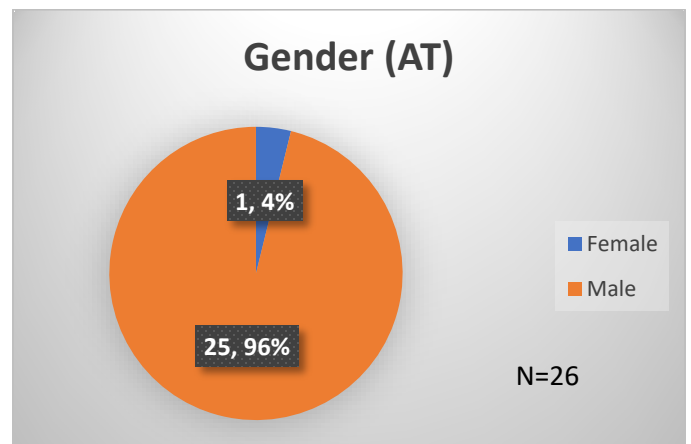

Daily Data Dashboard – February 26, 2024

Demographics for JTDC Population

Monday Morning Midnight Count

Total # of probation Involved youth¹: 1,358

¹ Probation Active: Any youth who is pending sentencing with an active social history, has been formally placed on probation or supervision with Cook County Juvenile Probation on the date of the report.

*Age, Gender and Race for Criminal Court population (N=1) is not represented in this report.

Daily Data Dashboard – February 26, 2024
Demographics for JTDC Population
Monday Morning Midnight Count