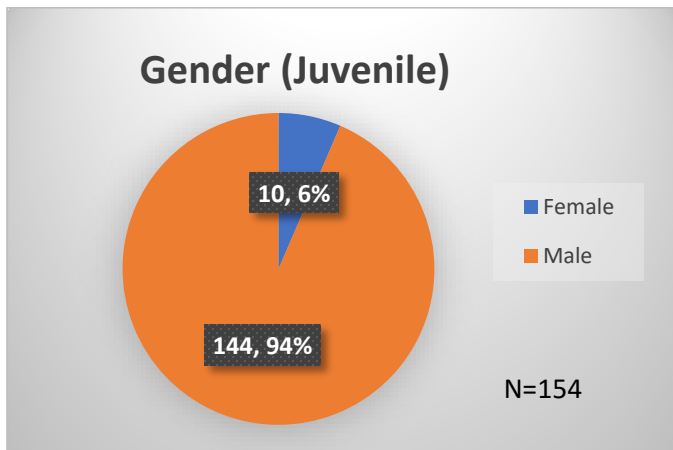

Daily Data Dashboard – February 26, 2024

Demographics for JTDC Population

Monday Morning Midnight Count

Total # of probation Involved youth¹: 1,358

¹ Probation Active: Any youth who is pending sentencing with an active social history, has been formally placed on probation or supervision with Cook County Juvenile Probation on the date of the report.

*Age, Gender and Race for Criminal Court population (N=1) is not represented in this report.

Daily Data Dashboard – February 26, 2024
Demographics for JTDC Population
Monday Morning Midnight Count