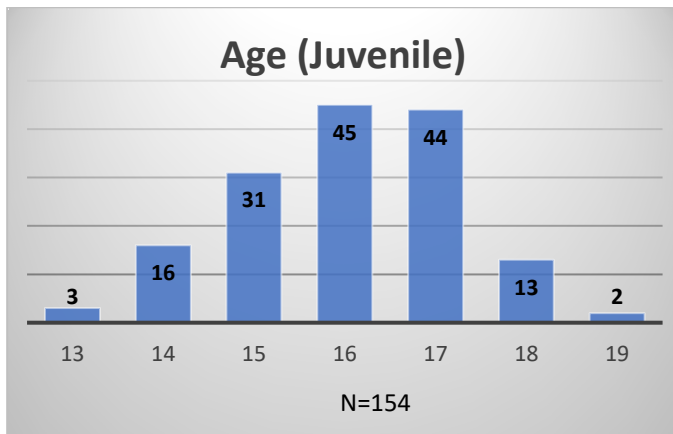

Daily Data Dashboard – February 26, 2024

Demographics for JTDC Population

Monday Morning Midnight Count

Total # of probation Involved youth¹: 1,358

¹ Probation Active: Any youth who is pending sentencing with an active social history, has been formally placed on probation or supervision with Cook County Juvenile Probation on the date of the report.

*Age, Gender and Race for Criminal Court population (N=1) is not represented in this report.

Daily Data Dashboard – February 26, 2024
Demographics for JTDC Population
Monday Morning Midnight Count